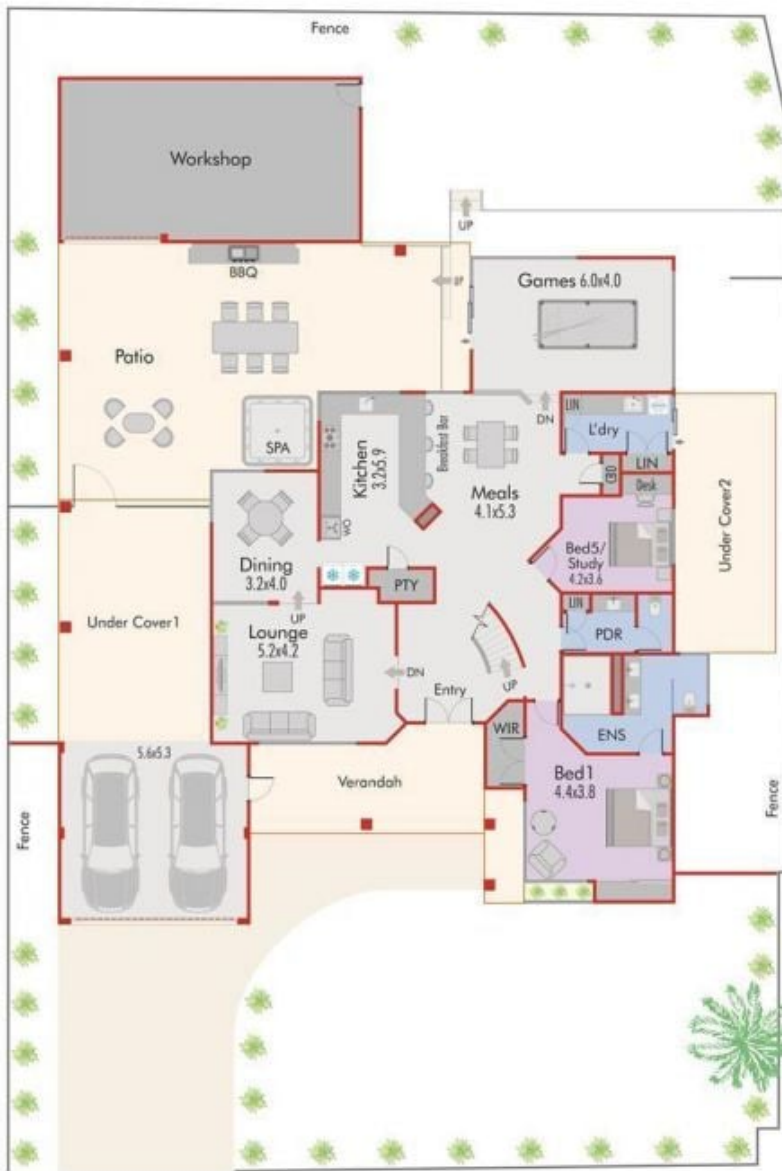

60 Merrifield Circle Leeming WA

5  2  3 

Agent Derick Pitt and Thrive Real Estate are proud to present 60 Merrifield Circle, a truly beautiful and captivating Leeming Residence. A uniquely spacious family home spread over two levels that has been lovingly and meticulously refurbished, is now available.

This massive and fabulous home offers the perfect floor plan while providing great separation and multiple living zones for growing families while catering to every family member's needs.

- Features of this commanding property include;
- 4 or 5 bedroom family home located in Leeming High and Banksia Primary School zones
 - Master bedroom with multiple built in robes, and split system air con unit
 - Stylish designer ensuite c/w floor to ceiling tiling, heat

Price : \$ 890,000
Land Size : 757 sqm
View : <https://www.thriverealestate.com.au/sale/wa/southern-suburbs/leeming/residential/house/6778258>

Derick Pitt
08 9414 9440

Ground Floor

First Floor

All dimensions are in metres and approximate. Plan is not to scale.

This floor plan, description, dimensions and areas are provided as a guideline only and are approximate. Whilst care has been taken in the preparation of the information, buyers must inspect the property, make their own enquiries, take their own measurements or consult the architectural plans for exact dimensions. Neither the sellers nor the agent will be held responsible or liable for any discrepancies.