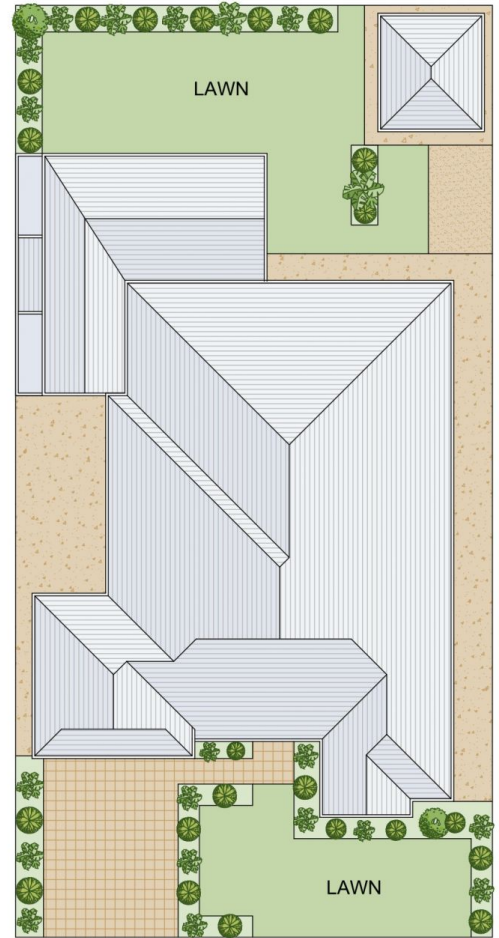

DALEFORD WAY

SITE PLAN

(NOT TO SCALE)