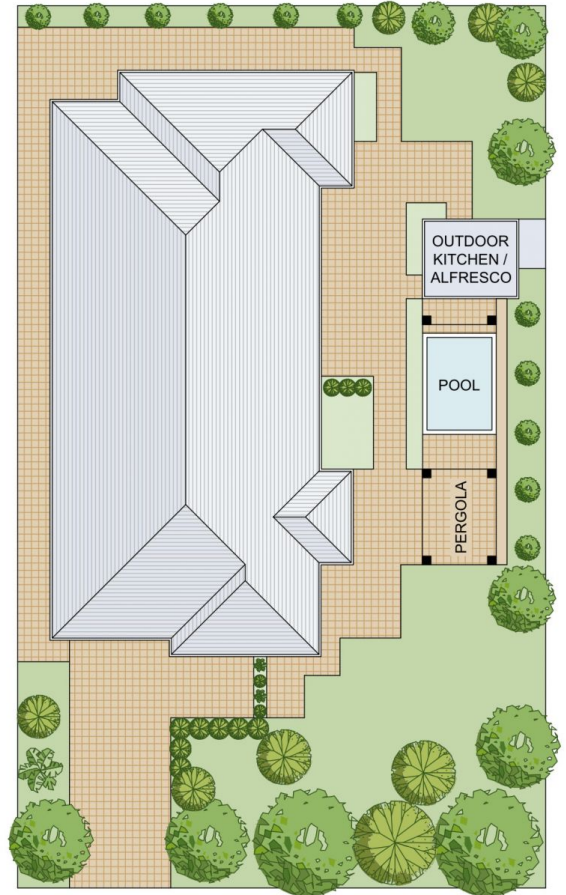

LYON ROAD

SITE PLAN

(NOT TO SCALE)